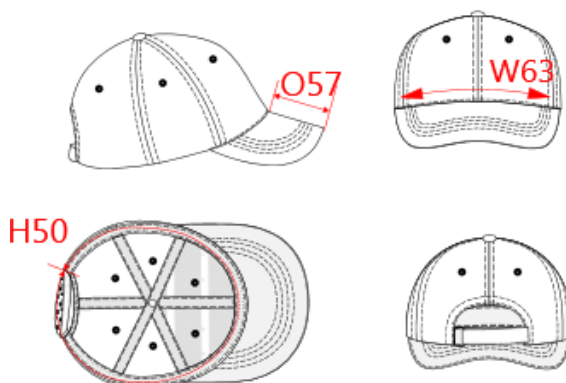

REFERENCE : KP163

SIZES : U

COMPOSITION :

Main fabric : Laminated Polyester pongee 210T - 140 For caps

ARTICLE WEIGHT :

76 gr/pc

DESCRIPTION
Français : Casquette Sport
English : Sports cap
Nederlands : Sportpet
Deutsch : Sportkappe
Español : Gorra deportiva
Italiano : Cappellino Sport
Português : Boné de desporto

COLORS	PANTONE SERIGRAPHIE
Black	Black
White	White
Navy	433C
Royal blue	287C

MEASUREMENT						
Description	U					
H50 Tour de tête / Head measurement	58					
W63 Width of front panel on bottom	19					
O57 Deep of the peak on baseball cap	7					

CARE LABEL				

PACKING	
Box	100 pcs / box U => L:60cm W:46cm H:38cm GW:8.5kg NW:6.0kg